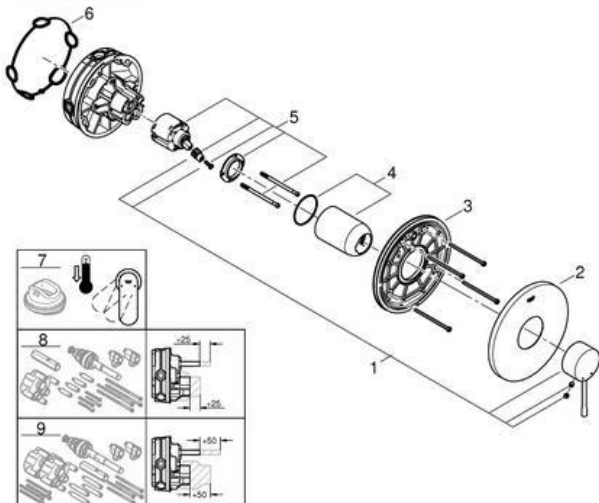

SPARE PARTS

Pos.-nr.	Prod. description	Order-nr.
1	Lever	46915000
2	Escutcheon	48428000
3	Mounting plate	48439000
4	Cap	02693000
5	Cartridge	46048000
6	Seal	48360000
7	Temperature limiter	46308000*
8	Universal extension set single-lever mixers, 25 mm	14056000*
9	Universal extension set single-lever mixers, 50 mm	14057000*

* Optional accessories

Note:

* All information of the above is for the reference only. No prior notice is made if any changes.